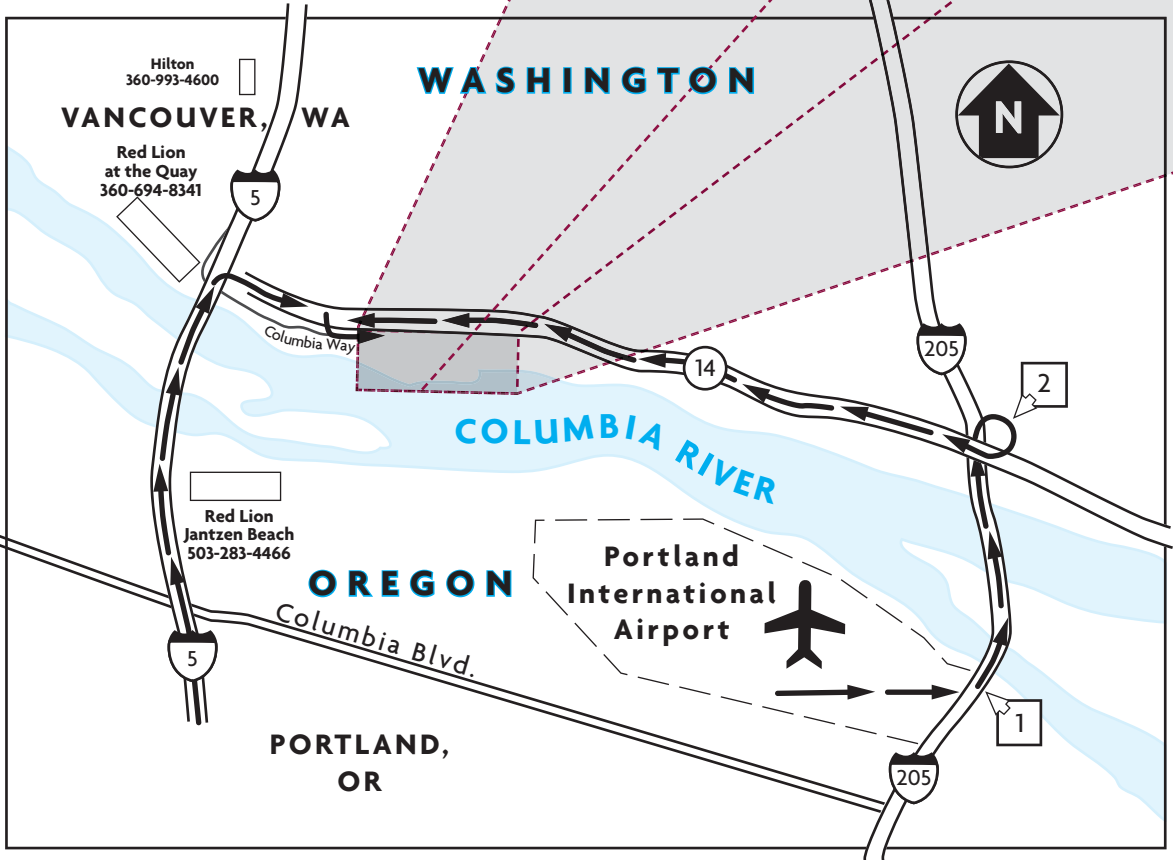

Magnified detail of Columbia Business Center

**THOMPSON METAL FAB, INC.**

Columbia Business Center  
 3000 S.E. Hidden Way Bldg. 40, Bay 6  
 Vancouver, Washington 98661  
 ☎ (360) 696-0811 www.tmfab.com FAX (360) 693-1017

**How to find us**

1. From Airport, take I-205 north to Vancouver Exit (Highway 14).
2. Take Highway 14 west.
3. Exit Highway 14 at Exit #1 (Columbia House Blvd).  
At the stop sign (intersection of Grove Street and Columbia House Blvd) turn left.
4. Just past Grand Blvd, merge into the center lane and carefully follow that lane under the overpass.
5. Proceed according to the traffic lights, you will pass under a RR crossing. Turn left on Columbia Way.
6. Turn right on Kaiser Avenue, proceed to "T" intersection.
7. Turn left on Hidden Way, proceed to hanger-size buildings (Bldg 40).
8. Offices are on the river side.

NOTE: MapQuest and most GPS Navigation Systems may give you incorrect directions/location